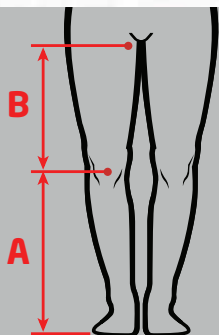

Goalie Pad Sizing

1. Measure the distance from the base of the foot to the center of the knee cap.
2. Measure the distance from the center of the knee cap to desired thigh rise height.
3. Multiply your skate size by 0.75 (Size 10 skate maximum).
   A + B + C = The estimated size of the Goal Pad. (Goalie's height is an important factor.)

*This is a 'General' Sizing Equation.

*It is recommended that you try on the Goal Pad to obtain 'true' sizing.