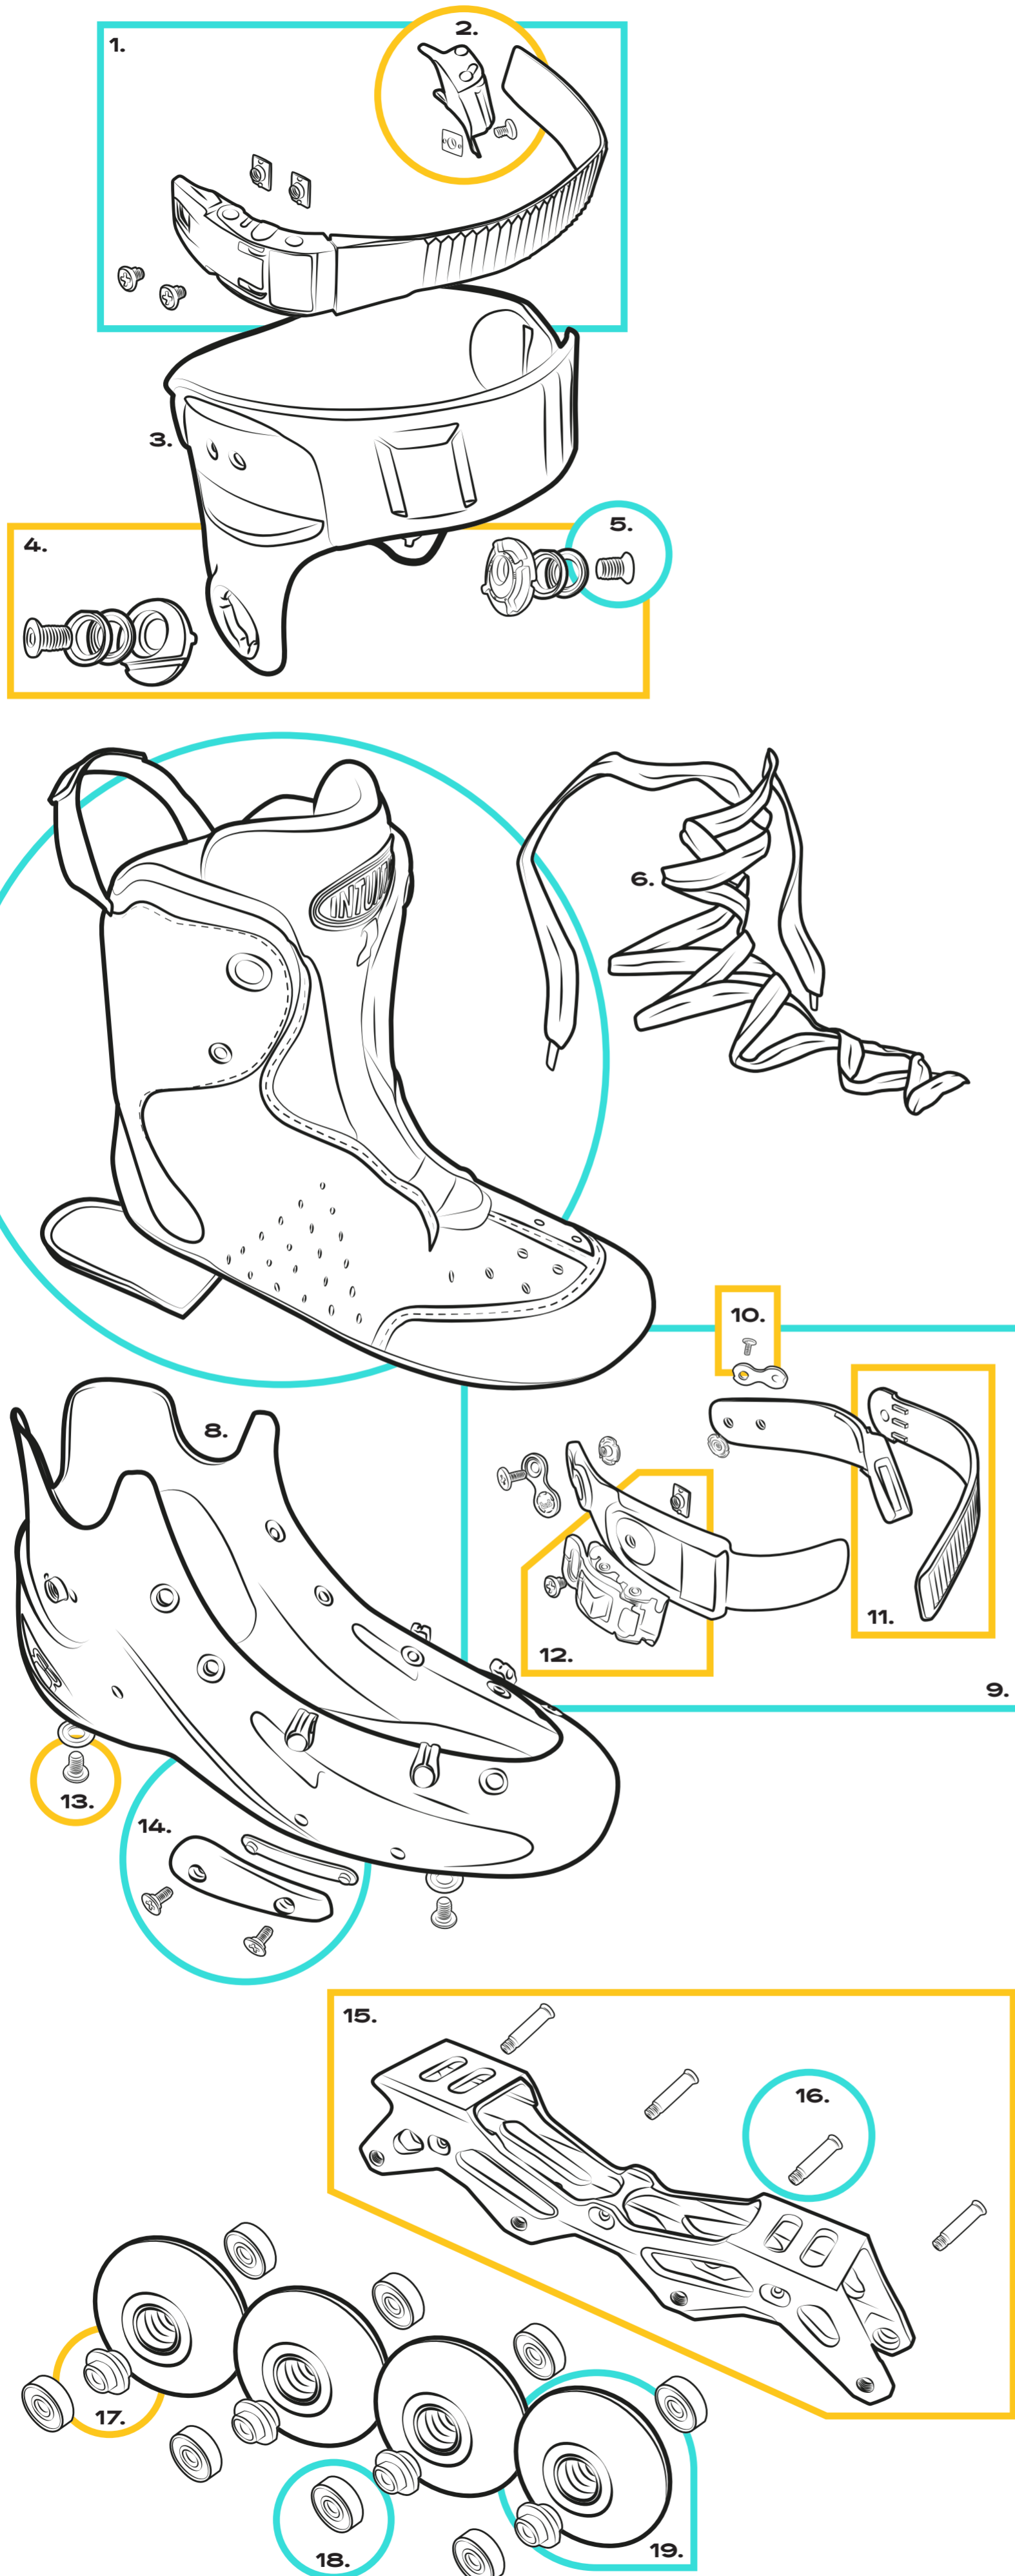

FR1 80 DELUXE INTUITION

1. FK METAL TOP BUCKLES

FRBUK-FK
(Pair - 3 sizes)

2. PULL BUCKLES

FRBUK-FK-F-BK
(x 1)

3. CUFFS

Available in Custom Kit: FRCKIT
(Pair - 3 sizes - 8 colors)

4. CUFF BUTTONS

FRCUF-BUT
(Set of 4)

5. CUFF BUTTON SCREWS

FRSCRW-CUFBUT-BK
(x 1)

6. LACES

FRLAC
(Pair - 11 colors)

7. FR INTUITION LINERS

FRLIN-FRINT-BK
(Pair, not sold separately)

8. FR1 SHELLS

FRSH-FR1
(Not sold separately)

9. DOUBLE STRAPS

FRDST-FR
(Pair - 3 colors - 4 sizes)

10. DOUBLE STRAP SCREWS

FRSCRW-DST
(x 1)

11. LADDER STRAPS

FRLAD-LRB-BK
(x 1 - 2 Sizes)

12. FR LOGO RATCHET BUCKLES

FRAXL-4D-BK
(x 1)

17. ALUMINIUM SPACERS

FRSPA-ALULX-1025
(x 1)

18. MW9 BEARINGS

FRBRG-MW9
(x 16)

19. STREET INVADER WHEELS

FRWL-SI80
(x 1 - 10 colors)