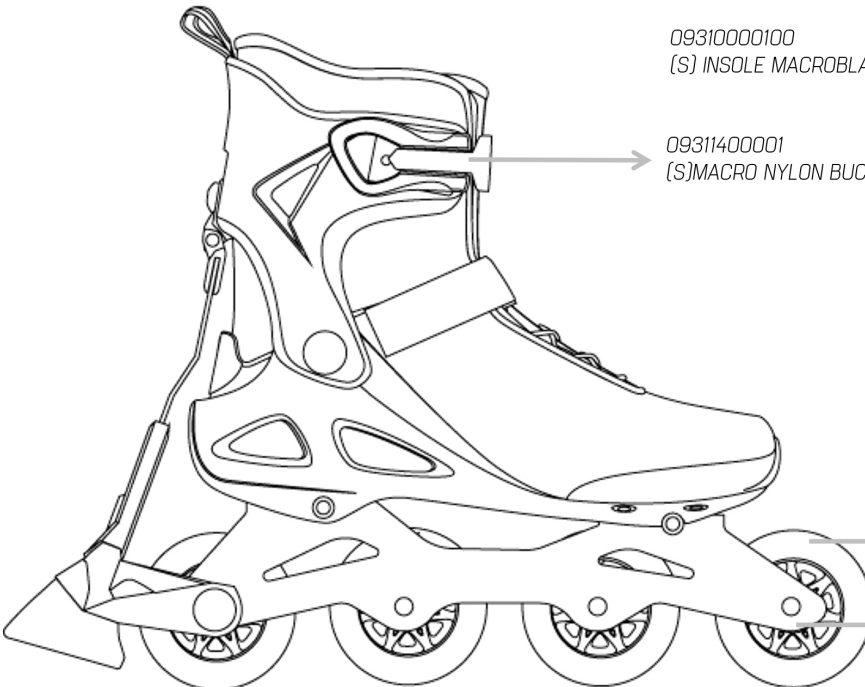

MACROBLADE 80 ABT

09310000100
(S) INSOLE MACROBLADE PSI (1PR)

09311400001
(S)MACRO NYLON BUCKLE (5PRS) size 230 & 250 (250+)

06953500080
80mm/SG7 WHEEL/BEARING XT
06953200080
80mm/84A WHEELS XT (8PCS)

06228600000
TWINCAM ILQ-7 PLUS BEARINGS
06228500000
TWINCAM ILQ-9 PRO BEARINGS