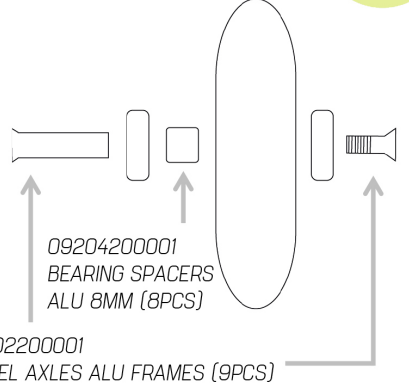

MACROBLADE 80 ABT

09310000100
(S) INSOLE MACROBLADE PSI (1PR)

09311400001
(S)MACRO NYLON BUCKLE (5PRS) size 230 & 250 (250+)

06953500080
80mm/SG7 WHEEL/BEARING XT
06953200080
80mm/84A WHEELS XT (8PCS)

06228600000
TWINCAM ILQ-7 PLUS BEARINGS
06228500000
TWINCAM ILQ-9 PRO BEARINGS

MAX
4x84mm

MISCELLANEOUS
068Z0100007-BLADETOOL PRO
068Z0300394 - BLADETOOL

09303100001
(S) ABT BRAKE 84/80 (1PC)

09204000001
(S)BRAKE AXLE (RACINGAXLE)
(10PCS)

068W0500000
BRAKE PAD STD (1PCS)
09207700100
(S)BRAKE PAD BOX (50PCS)

09204200001
BEARING SPACERS
ALU 8MM (8PCS)

09202200001
WHEEL AXLES ALU FRAMES (9PCS)

07060500089	MACROBLADE 80 ABT
07060600S01	MACROBLADE 80 ABT W