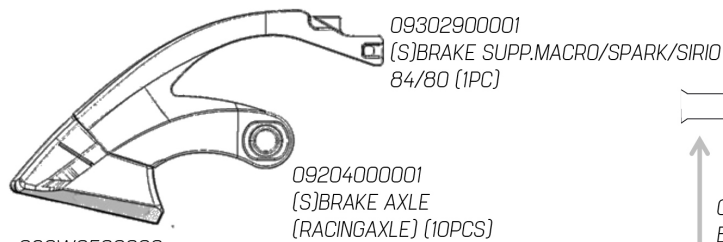

MAX
4x84mm

MISCELLANEOUS
068Z0100007-BLADETOOL PRO
068Z0300394 - BLADETOOL

068W0500000
BRAKE PAD STD (1PCS)
09207700100
(S)BRAKE PAD BOX (50PCS)

071006001A1	MACROBLADE 80
07100700R50	MACROBLADE 80 W