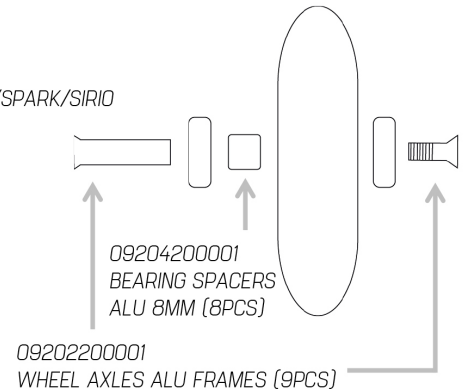

MAX
4x84mm

MISCELLANEOUS
068Z0100007-BLADETOOL PRO
068Z0300394 - BLADETOOL

068W0500000
BRAKE PAD STD (1PCS)
09207700100
(S)BRAKE PAD BOX (50PCS)

071006001A1	MACROBLADE 80
07100700R50	MACROBLADE 80 W