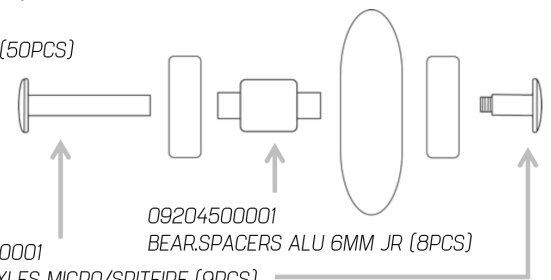

09304000100 - (S)MICROBLADE BUCKLE (1PR)

06950900000
WHEELKIT 72mm/80A + SG5
06951000000
WHEELKIT 76mm/80A + SG5
06953500080
80mm/SG7 WHEEL/BEARING XT
06953200080
80mm/84A WHEELS XT (8PCS)

06130000101
MOONBEAMS LED WHEELS 72/82A (4PCS)
06120000101
MOONBEAMS LED WHEELS 80/82A(4PCS)

MAX
3x80mm
4x72mm

MISCELLANEOUS
068Z0100007 - BLADETOOL PRO
068Z0300394 - BLADETOOL

09303900001
(S)BRAKE SUPP.MICRO/SPTFIRE18 (1PC)

09203800001
(S)BRAKE AXLE COMP.FRAME(10PCS)

068W0500000
BRAKE PAD STD (1PCS)

09207700100
(S)BRAKE PAD BOX (50PCS)

09202600001
WHEEL AXLES MICRO/SPTFIRE (9PCS)

09204500001
BEAR.SPACERS ALU 6MM JR (8PCS)

07221600174	MICROBLADE COMBO	07221900215	MICROBLADE
07221600T93	MICROBLADE COMBO	07221900T83	MICROBLADE
07221700159	MICROBLADE 3WD	07221900174	MICROBLADE
072217002V6	MICROBLADE 3WD	07221900787	MICROBLADE
07221800741	MICROBLADE FREE	072219008G9	MICROBLADE
072218007Y9	MICROBLADE FREE	07221900T93	MICROBLADE
072219009C4	MICROBLADE	072219003D9	MICROBLADE