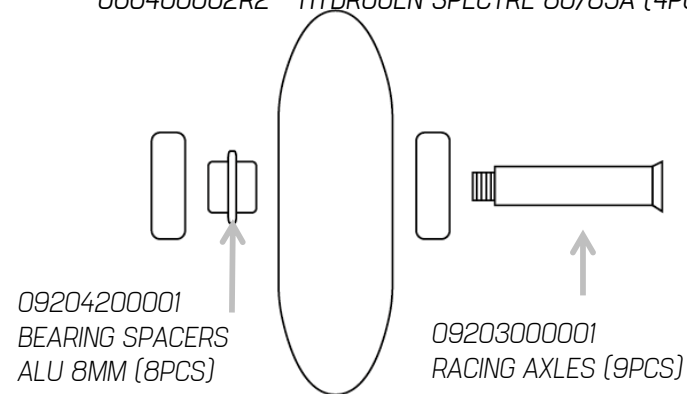

MISCELLANEOUS
068Z0100007 – BLADETOOL PRO
068Z0300394 – BLADETOOL
09211700001
(S)FRAME BOLTS RB (10PCS)

09302600001
BRAKE SUPP. TWISTER EDGE (1PC)

09307600001
(S)BRAKE SUPPORT RB CRUISER (1PC)

09204000001
(S)BRAKE AXLE (RACINGAXLE) (10PCS)

068W0500000
BRAKE PAD STD (1PCS)
09207700100
(S)BRAKE PAD BOX (50PCS)

07101500215 RB CRUISER
071050009B7 RB CRUISER W