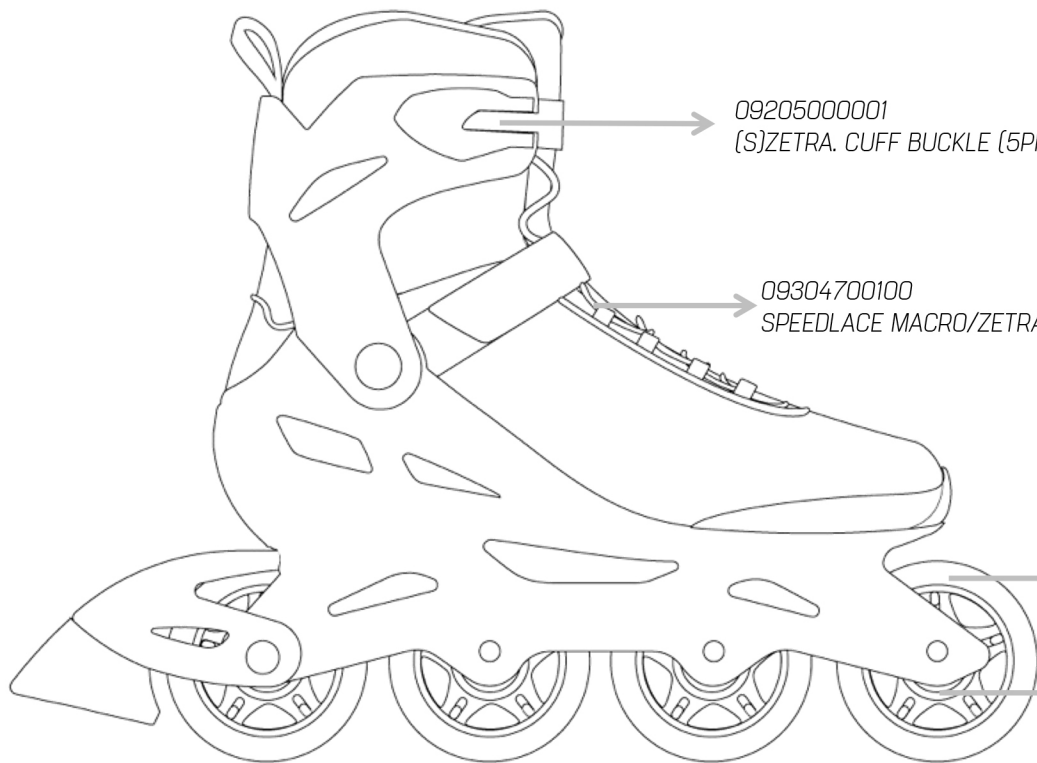

ZETRABLADE/SPIRITBLADE

09205000001
(S)ZETRA. CUFF BUCKLE (5PRS)

09307800001
(S)ZETRA. CUFF BUCKLE XL (5PRS)
Not a stock size, only used for special requests

09304700100
SPEEDLACE MACRO/ZETRA ELITE (1PR)

MISCELLANEOUS
068Z0100007-BLADETOOL PRO
068Z0300394 - BLADETOOL