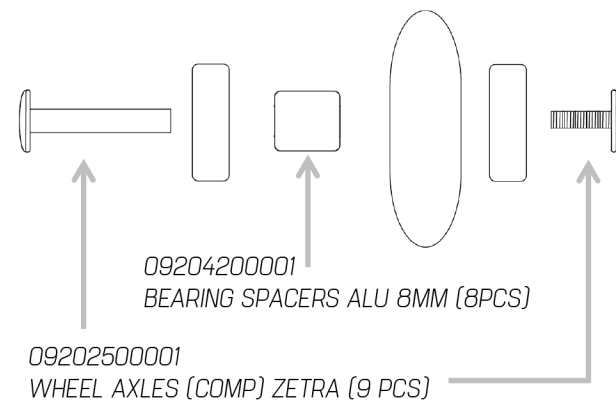

09204200001
BEARING SPACERS ALU 8MM (8PCS)

09202500001
WHEEL AXLES (COMP) ZETRA (9 PCS)